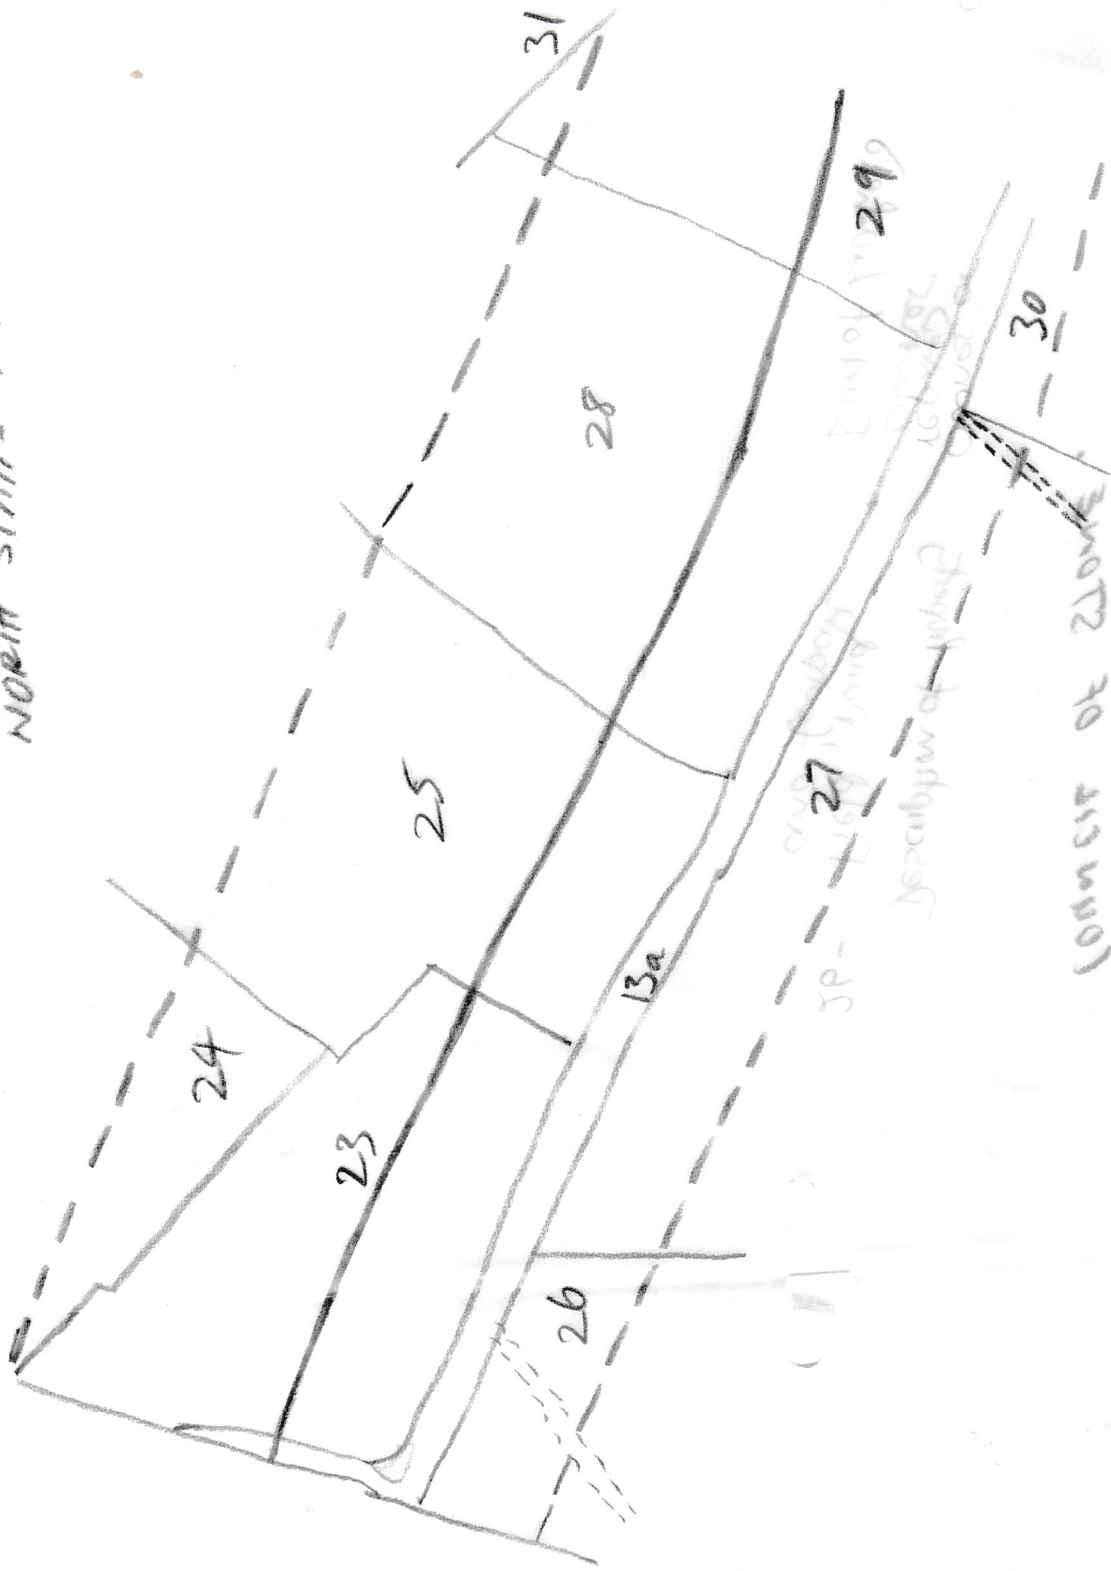

NORTH STATES PARKWAY

Private  
City of ...  
City of ...

City of ...  
City of ...  
City of ...  
City of ...  
City of ...

CHEBSEY  
 29 DISTRICT PUBLIC FOOTPATH - EARL OF LICH -  
 ROAD, CHEBSEY PARISH COUNCIL, RURAL DISTRICT  
 COUNCIL OF STONE

30  
 Jones or  
 Roberts  
 Bourne  
 Earl of Lich

Occupies  
 John Thomas  
 Bourne

26 -  
 Description of Property  
 Field, Road  
 and Footpath